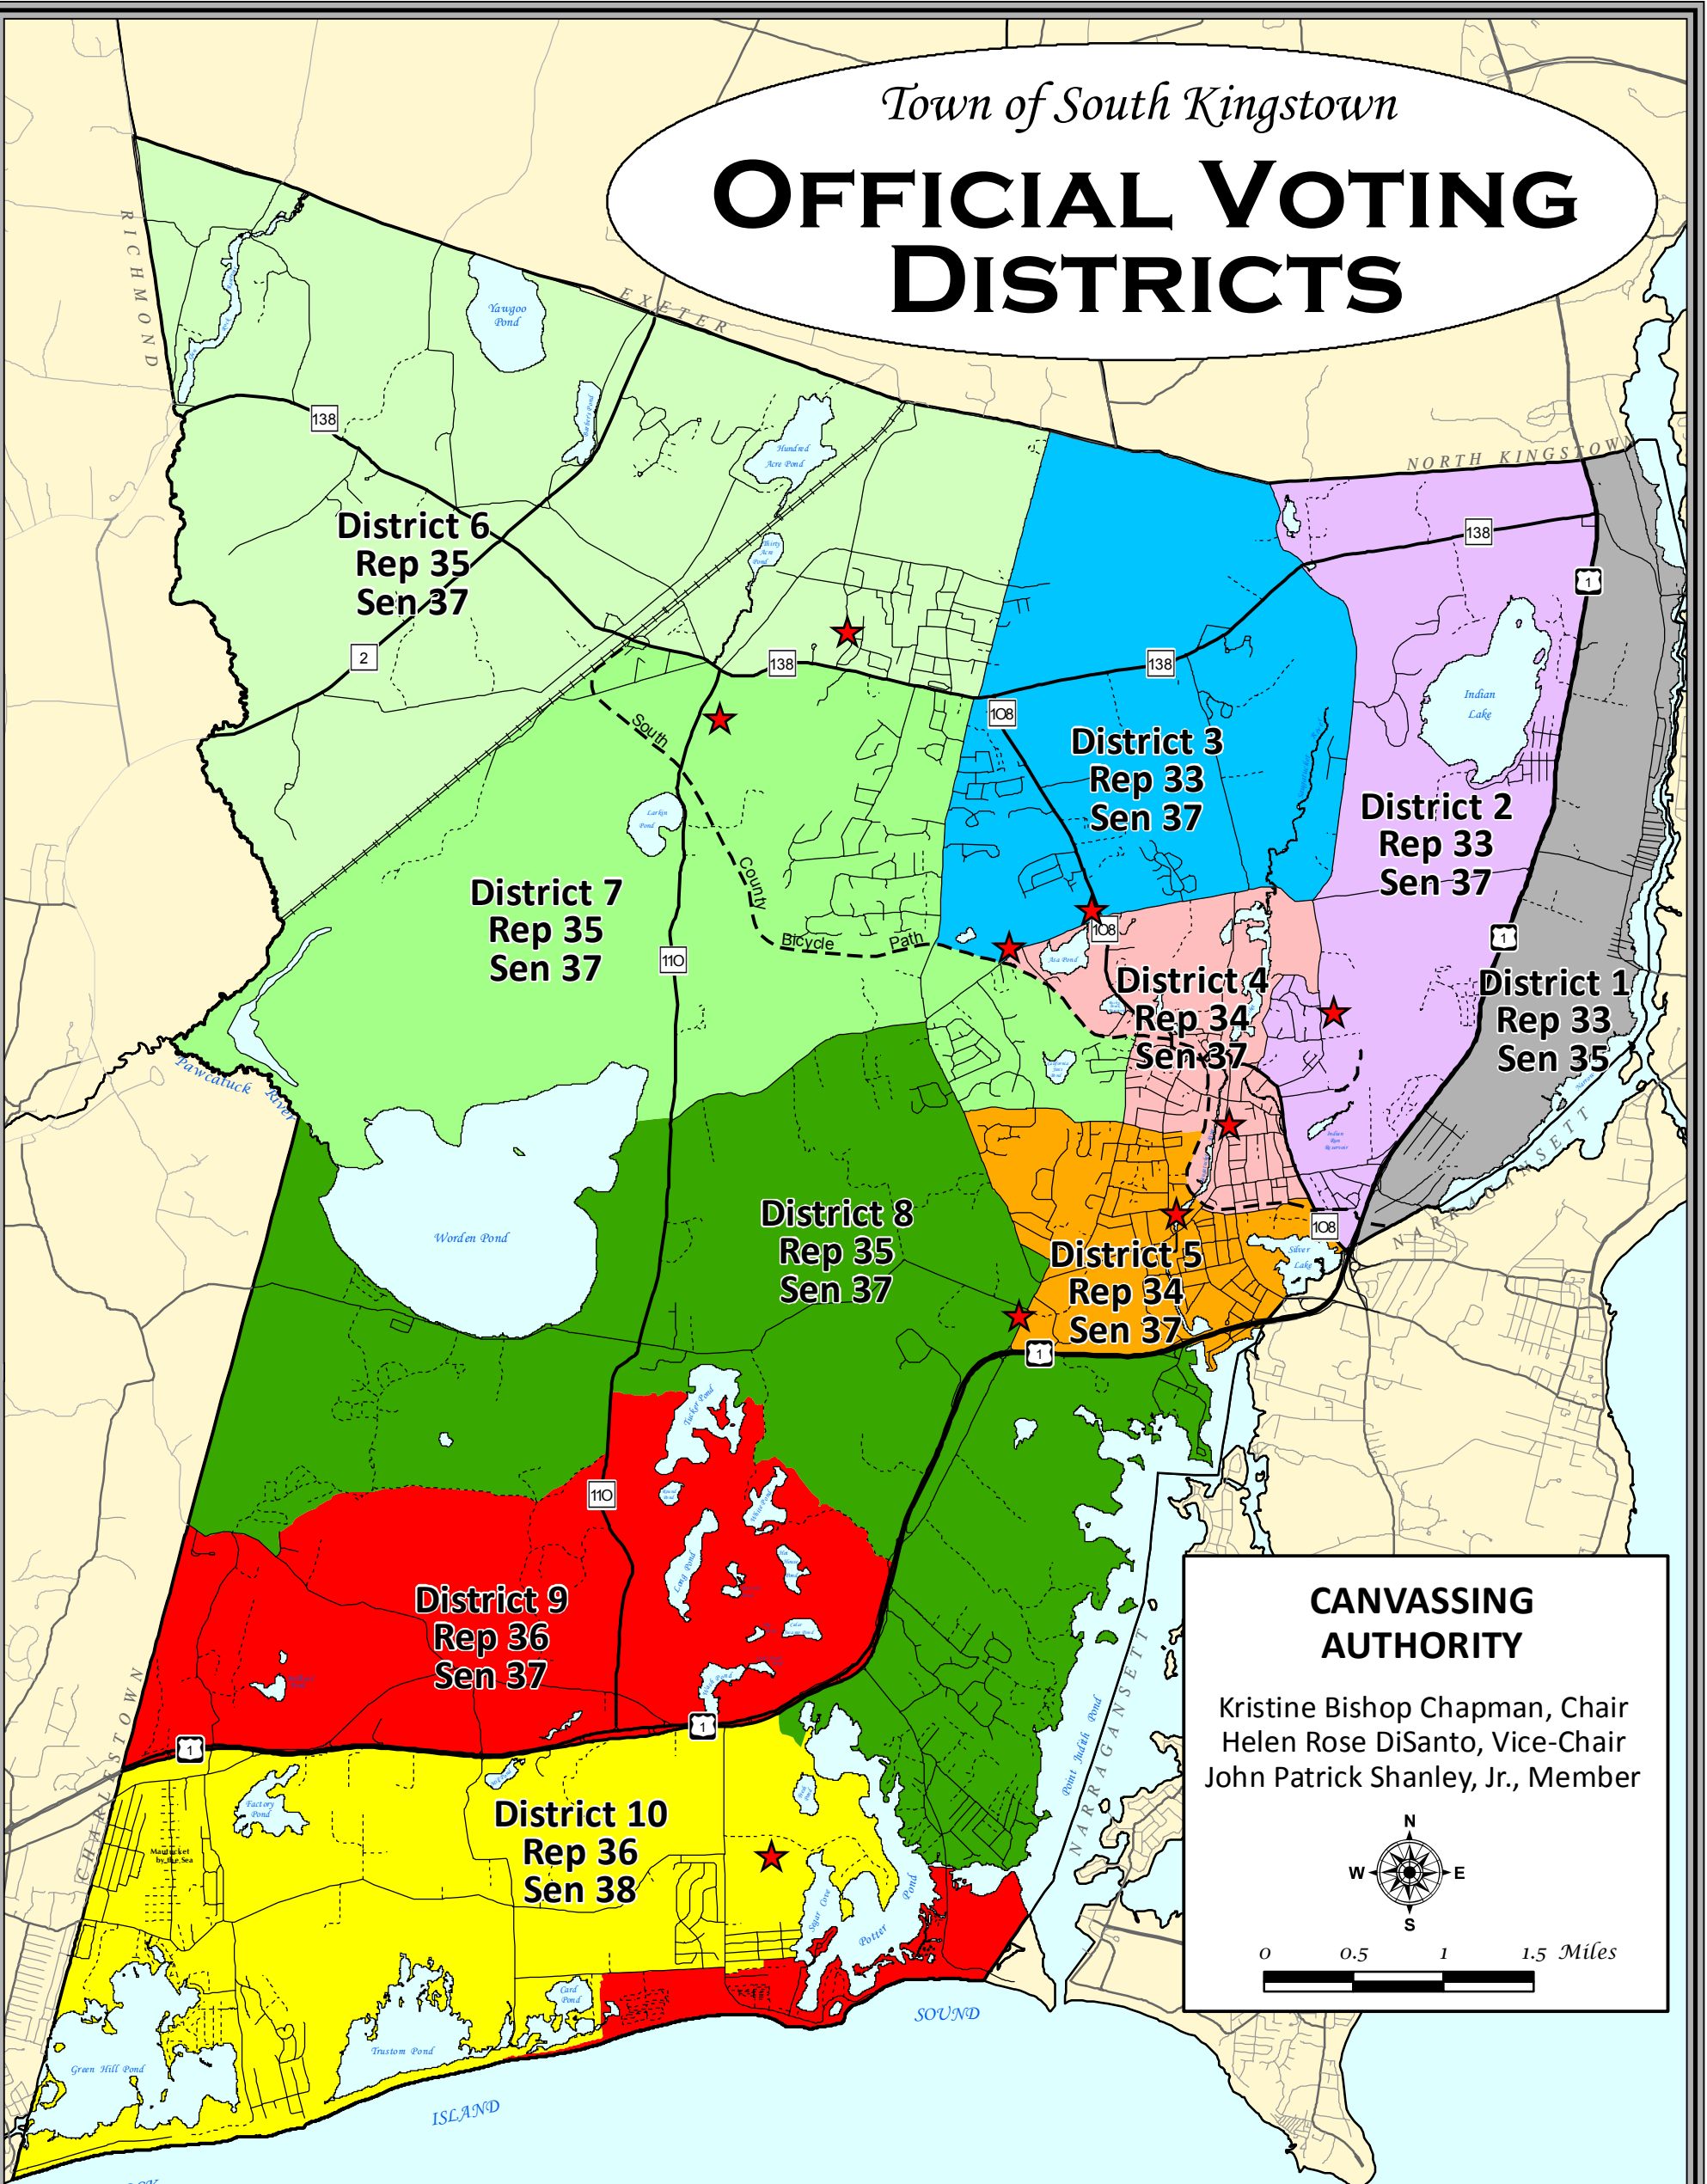

Town of South Kingstown

OFFICIAL VOTING DISTRICTS

CANVASSING AUTHORITY

Kristine Bishop Chapman, Chair
 Helen Rose DiSanto, Vice-Chair
 John Patrick Shanley, Jr., Member

0 0.5 1 1.5 Miles

Voting District & Polling Locations

★ Polling Locations

1 South Kingstown Public Safety Complex	6 Bradford R. Boss Arena
2 Broad Rock Middle School	7 West Kingston Elementary School
3 Curtis Corner Middle School	8 New Life Assembly
4 South Kingstown High School	9 Matunuck Elementary School
5 Wakefield Elementary School	10 Matunuck Elementary School