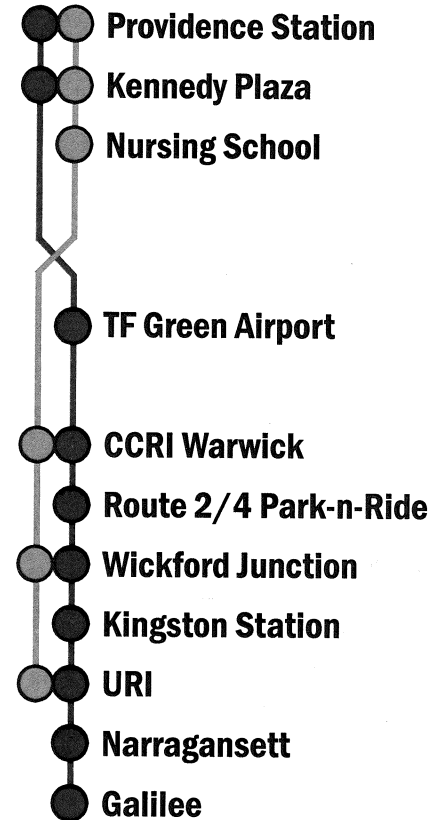

# Redesign of Route 66

**66: Every 60 Minutes: T Stations, URI, Galilee**

*Daily Service*

**62: Every 60 Minutes: Providence, DTC, URI**

*Weekdays + Extra Trips During Semester*

Combined Service Every  
15-30 Min on Weekdays