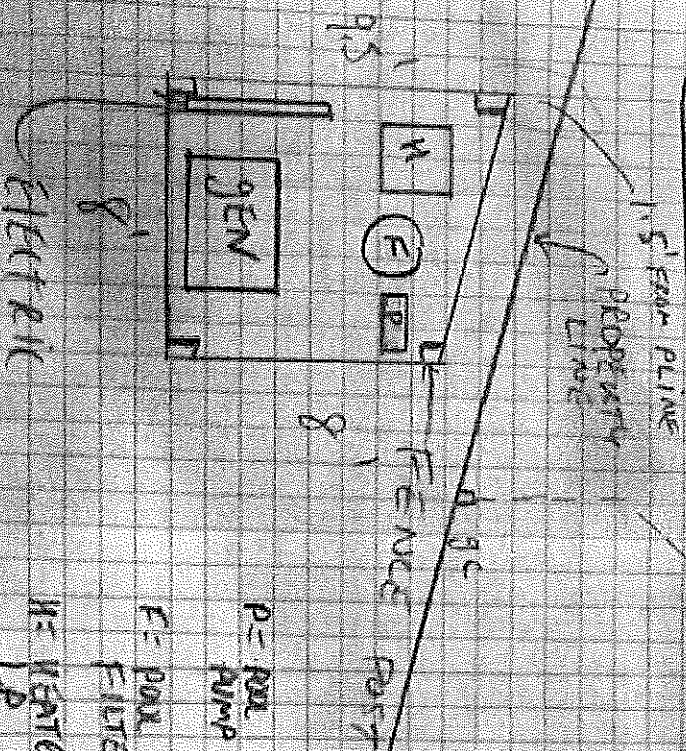

33 PECKHAM AVE
 TOOL EQUIPMENT AND W/ GENERATOR

OPTION 1 w/ gen

OPTION 2 w/o gen

ELECTRIC SERVICE PANEL
 EXISTED w/ 4' WIRE RACE

P = POOL PUMP
 F = POOL FILTER
 HE = HEATER LP

GEN = 20KW LP GEN

SCALE □ = 1'

APPLICANT'S EXHIBIT # 1