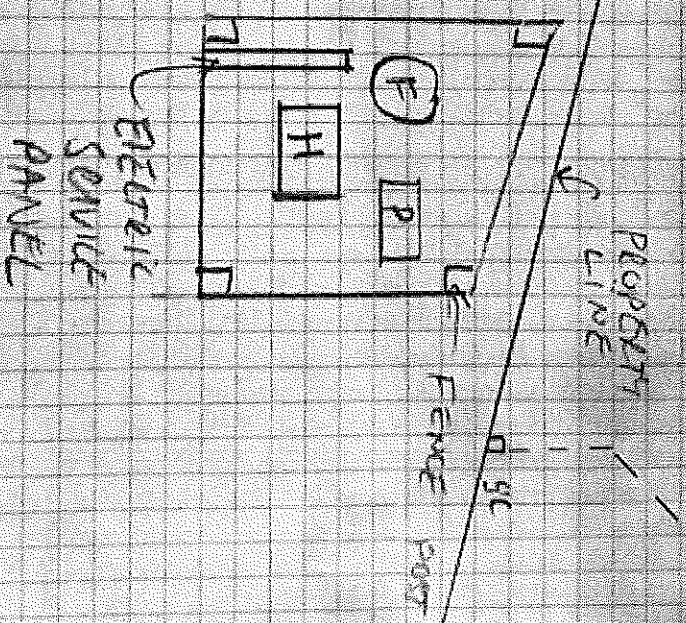

33 PECKHAM AVE
 TOOL EQUIPMENT AND W/ GENERATOR

OPTION 1 w/ gen

OPTION 2 w/o gen

ELECTRIC SERVICE PANEL
 EXISTED w/ 4' WIRE RACE

P = POOL PUMP
 F = POOL FILTER
 HE = HEATER LP

GEN = 20KW LP GEN

SCALE □ = 1'

APPLICANT'S EXHIBIT # 1